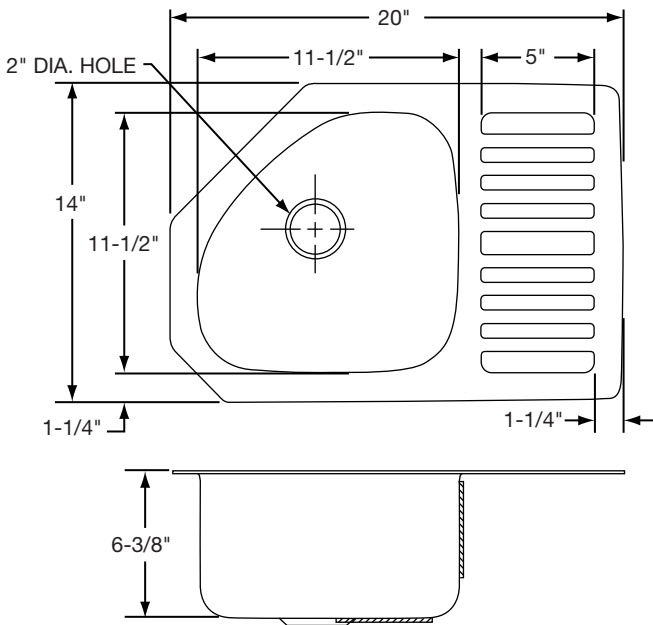

SPECIFICATIONS

Model ELUHR2014L Illustrated